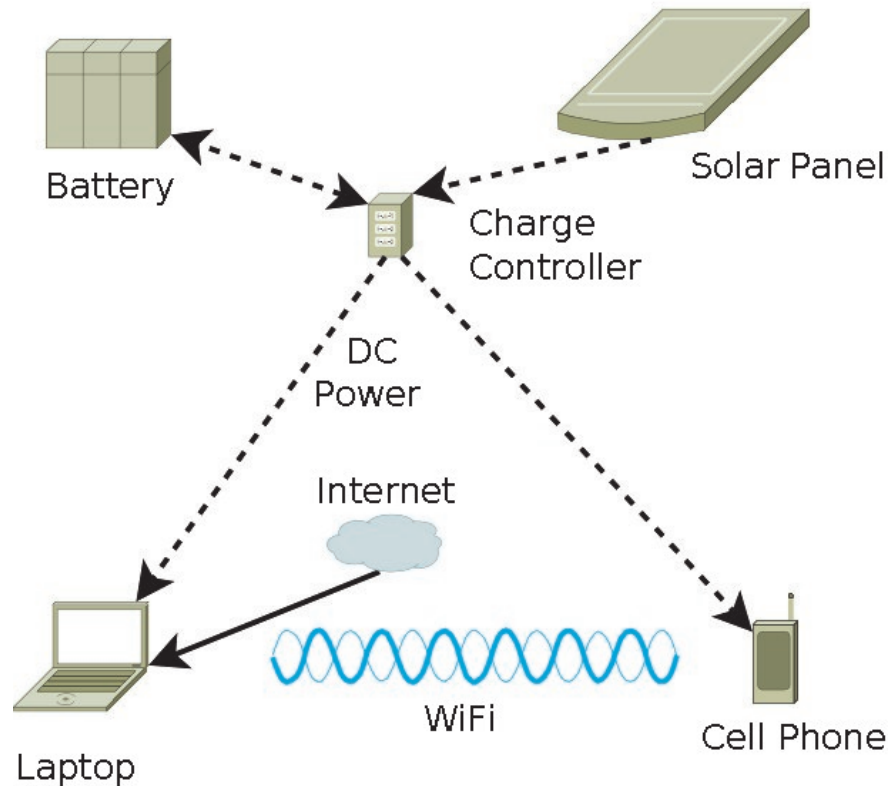

Portable Solar eStation

Your Solar Powered Online Connection

Solar Powered Mobile Connectivity Station

Key Features

- Can be located in remote areas
- 2 x 30 Watt Fold-Out Solar Panel
- Battery sized to run typical laptop computer for more than 12 hours
- Ideal for small remote offices without reliable power

Includes:

- Solar Power System
- 12 vdc LED light
- Cell Phone Charging Station
- Standard 12 vdc Receptacle for laptop chargers

Distributed by:

CHARITYHELP
INTERNATIONAL

PO Box 1904
Annapolis, MD 21404
www.charityhelp.org
estation@charityhelp.org